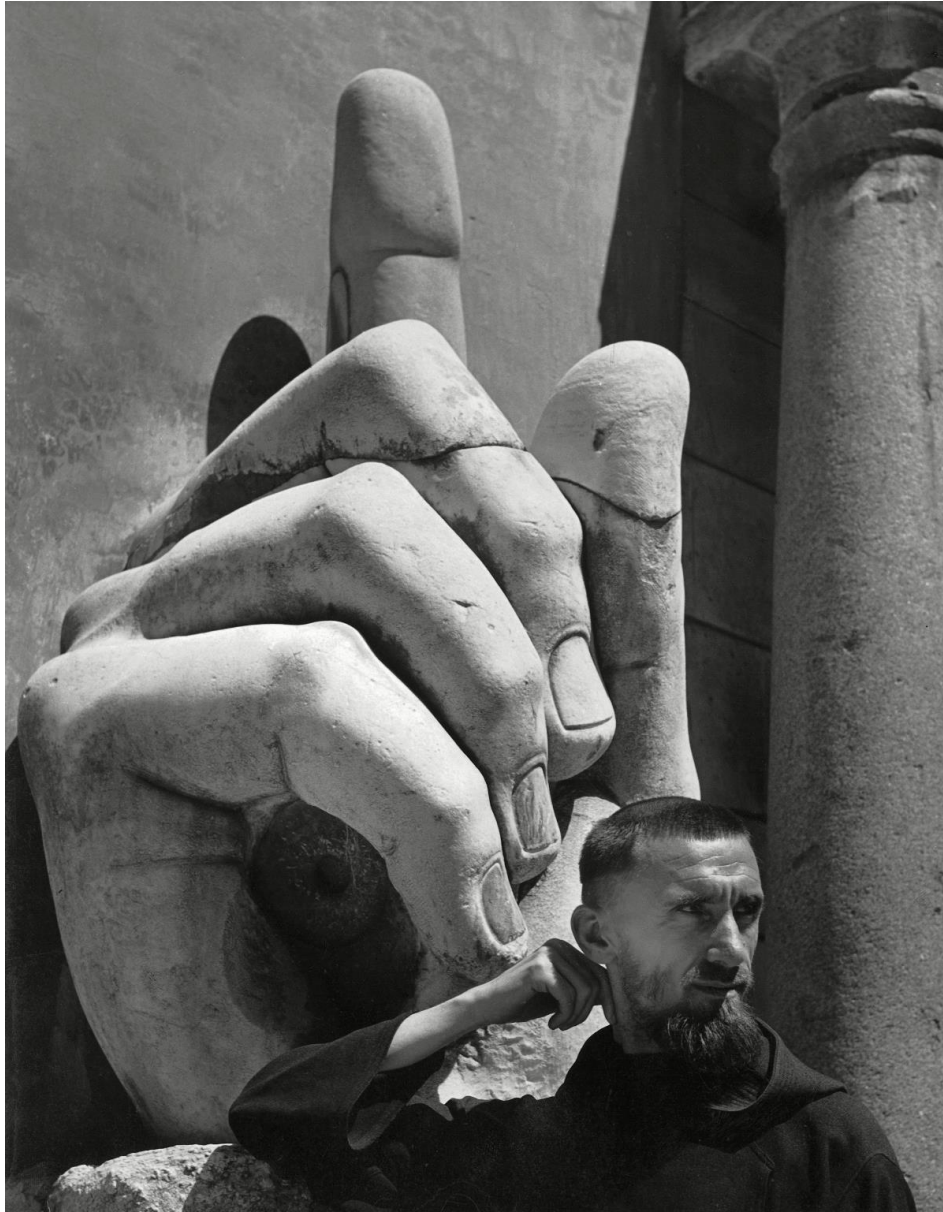

Herbert List

The Finger of God - Capuchin Monk in Front of a Fragment of the Statua Colossale di Costantino, Rome, Italy

1949 (Print from 1960)

Vintage Gelatin Silver print

Print-ID: G

28.8 x 22.2 cm / 11 1/3 x 8 3/4 in